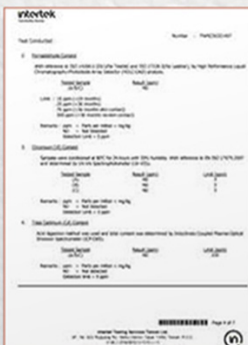

LEATHER QUALITY CERTIFICATION

NO Insecticide

NO Carcinogenic Dye

NO Heavy Metals