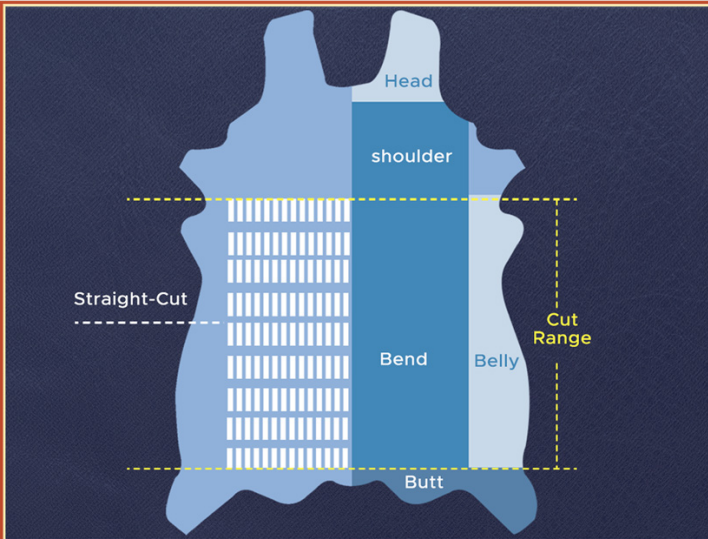

TM

TOP MAKER

Classic Leather Giftionery
quality never goes out of style

AAAA Grade Leather Giftionery

Leather Source

Head And Shoulders

There are many lines, the fibers are soft and rough, and the hardness is not high

Heel Belly

It is elastic and soft, but the thickness is different and the fibers are loose and there are many insect patterns.

Back Leather

Thick and solid skin, high fiber density, good quality and high durability

At Chen Tong, we insist on cutting our cowhides from heads to hindquarters, going with their natural fiber grains. Areas such as belly and heads tend to consist of loose fiber, so we discard a great proportion of these parts to offer the best leather that is the back part.

Size	length	Width	Thickness
	6cm	2.5cm	

MODEL NO. #80-033023

Size	length	Width	Thickness
	8.5cm	2.8cm	